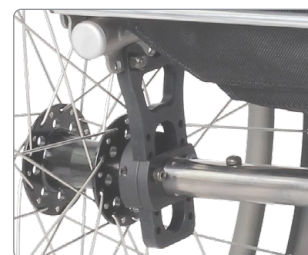

Tyres: 24 x 1 High Pressure Tread or Smooth  
24 x 1 Solid

Wheels: Quick release 24" Spoked Wheels on Alloy Rims

Castors: Roller-blade  
4", 5", 6" Solid  
4", 5", 6" Wide Solid

Brakes: Push to Lock Brakes  
Alloy Scissor Brakes

Black Fabric Sling

Black Fabric Back with Leather Trim

Leg Strap

Five Year Frame Warranty

*A Castor with Adjustable Positioning is necessary when adjusting the Squeeze and Rake.*

*Standard Adjustable Castor Pivot with Curved Fork.*